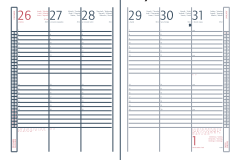

15x21 - 17x24 Daily

17x24 Weekly

AG2245 15x21 Daily
AG2246 17x24 Daily
AG2247 17x24 Weekly

- Mela
- Nero
- Azzurro
- Rosso

15x21 - 17x24 Daily

17x24 Weekly

AG2242 15x21 Daily
AG2243 17x24 Daily
AG2244 17x24 Weekly

- Mela
- Nero
- Azzurro
- Rosso

15x21 - 17x24 Daily

17x24 Weekly

AG2242 15x21 Daily
AG2243 17x24 Daily
AG2244 17x24 Weekly

AG2239 15x21 Daily
AG2240 17x24 Daily
AG2241 17x24 Weekly

- Mela
- Nero
- Azzurro
- Rosso

15x21 - 17x24 Daily

17x24 Weekly

AG2239 15x21 Daily
AG2240 17x24 Daily
AG2241 17x24 Weekly

AG2236 15x21 Daily
AG2237 17x24 Daily
AG2238 17x24 Weekly

- Mela
- Nero
- Azzurro
- Rosso

15x21 - 17x24 Daily

17x24 Weekly