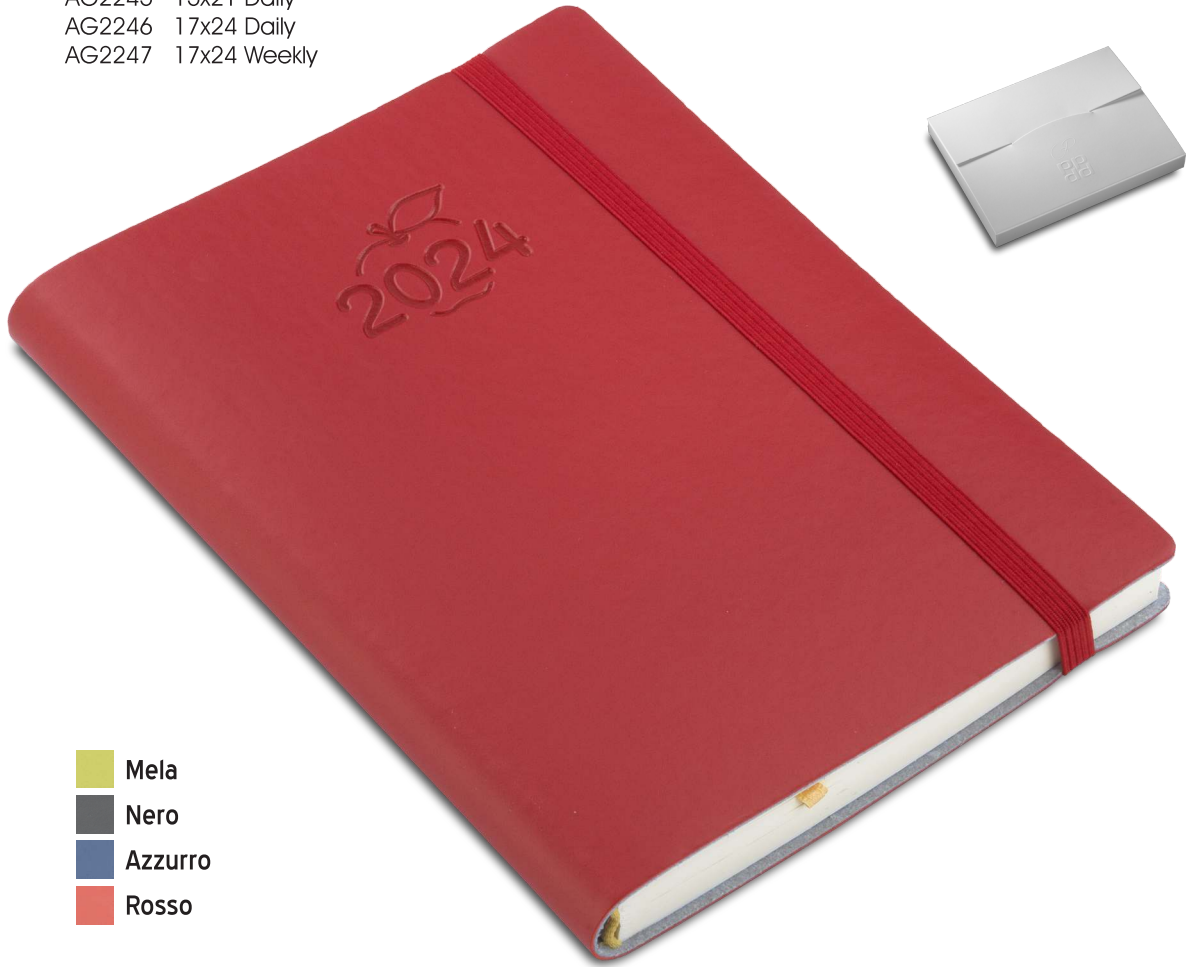

Bio Line is thought for people who look for a quality PU leather item today, with particular attention to the planet of tomorrow.

AG2248 15x21 Daily
AG2249 17x24 Daily
AG2250 17x24 Weekly

- Mela
- Nero
- Azzurro
- Rosso

15x21 - 17x24 Daily

17x24 Weekly

AG2245 15x21 Daily
AG2246 17x24 Daily
AG2247 17x24 Weekly

- Mela
- Nero
- Azzurro
- Rosso

15x21 - 17x24 Daily

17x24 Weekly

AG2242 15x21 Daily
AG2243 17x24 Daily
AG2244 17x24 Weekly

- Mela
- Nero
- Azzurro
- Rosso

15x21 - 17x24 Daily

17x24 Weekly

AG2242 15x21 Daily
AG2243 17x24 Daily
AG2244 17x24 Weekly

AG2239 15x21 Daily
AG2240 17x24 Daily
AG2241 17x24 Weekly

- Mela
- Nero
- Azzurro
- Rosso