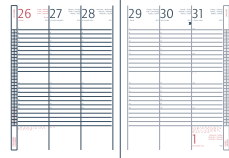

15x21 - 17x24 Daily

17x24 Weekly

AG2245 15x21 Daily
AG2246 17x24 Daily
AG2247 17x24 Weekly

- Mela
- Nero
- Azzurro
- Rosso

15x21 - 17x24 Daily

17x24 Weekly

AG2242 15x21 Daily
AG2243 17x24 Daily
AG2244 17x24 Weekly

- Mela
- Nero
- Azzurro
- Rosso

15x21 - 17x24 Daily

17x24 Weekly

AG2242 15x21 Daily
AG2243 17x24 Daily
AG2244 17x24 Weekly

AG2239 15x21 Daily
AG2240 17x24 Daily
AG2241 17x24 Weekly

- Mela
- Nero
- Azzurro
- Rosso

15x21 - 17x24 Daily

17x24 Weekly

AG2239 15x21 Daily
AG2240 17x24 Daily
AG2241 17x24 Weekly

AG2236 15x21 Daily
AG2237 17x24 Daily
AG2238 17x24 Weekly

- Mela
- Nero
- Azzurro
- Rosso

15x21 - 17x24 Daily

17x24 Weekly

AG2236 15x21 Daily
AG2237 17x24 Daily
AG2238 17x24 Weekly